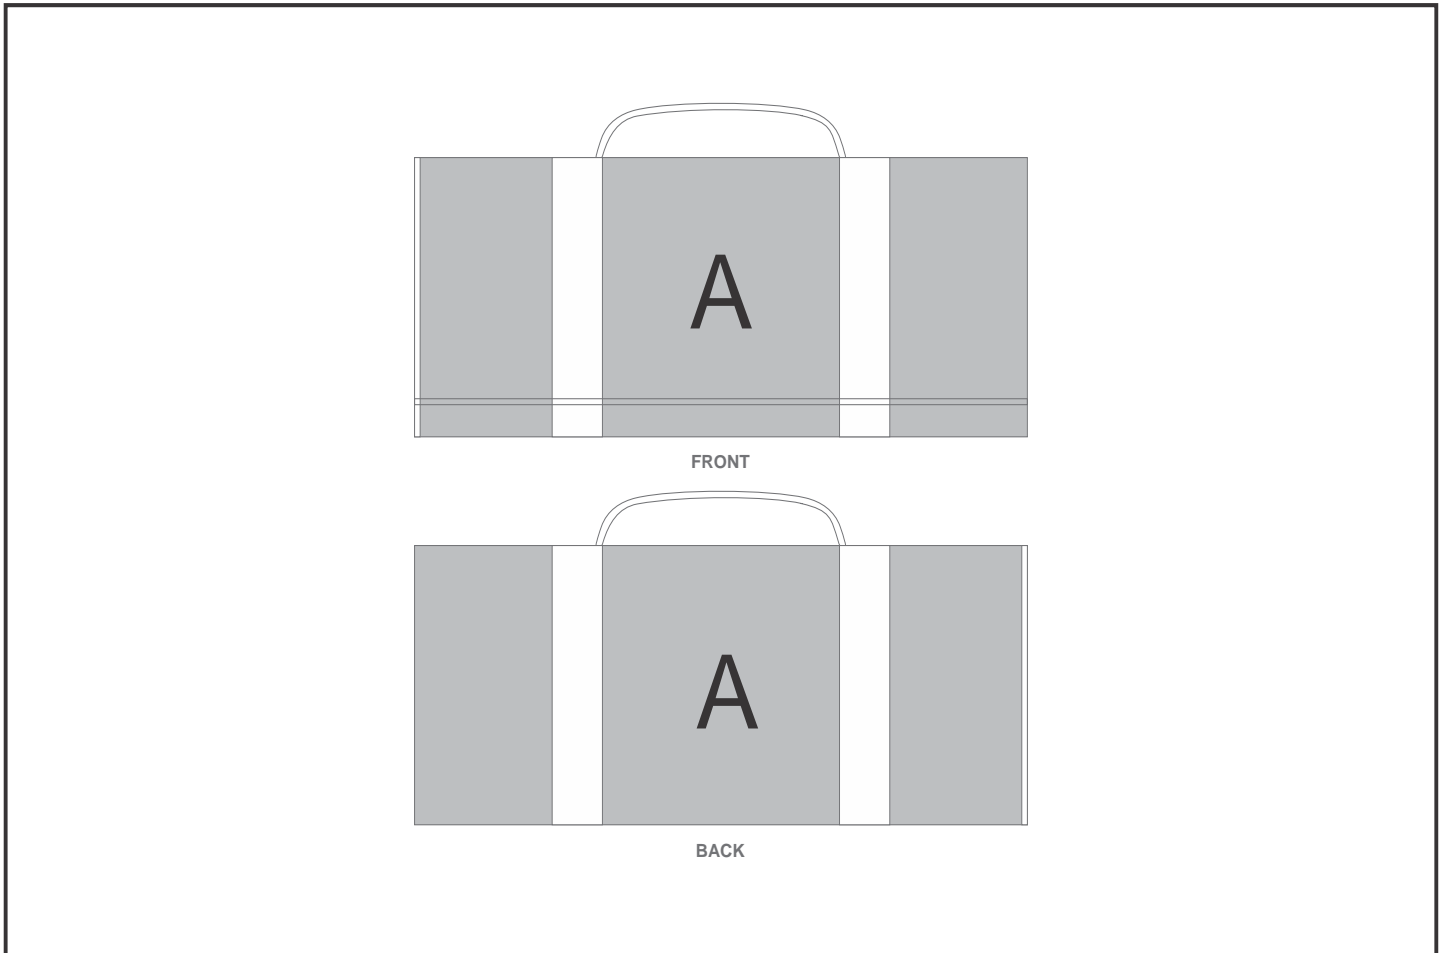

OC-HP-4-G

Hoppla Ivory RPET Picnic Mat

Need to know:

- Includes 1-Position Sublimation (setup fees apply)
- Please Note: We cannot guarantee 100% logo Alignment on all Brandable Panels.

Branding Options:

Position	Branding Method (Branding Code)	No. of Colours	Dimension
A	Custom Sublimation A (CPSUB-A)	Full Colour	1420mm wide x 900mm high